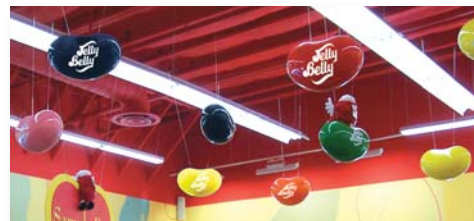

Jelly Belly® Bean Accessories

I

Get Real. Get Jelly Belly. Counter Mat
38.1 x 25.4 x 33cm
Code: 88133

J

Mr Jelly Belly Inflatable.
Air inflatable 61cm tall character sits on a shelf or display unit or may be hung from a ceiling fixture with enclosed hook and string.
Code 88149

K

Jelly Belly Plastic Hanging Beans
5 'flavours' to choose from
31cm long x 23cm wide .73k weight
Hang the whole beans from the ceiling – each bean carton includes hook and cord
88122 Very Cherry
88124 Blueberry
88125 Green Apple
88127 Cotton Candy/Candy Floss
88129 Lemon

L

Jelly Belly Plexiglass Menu Holder.
Clear plexiglas unit; adhesive strips on back for mounting; free standing option.
Code: 6007

M

Assorted Jelly Belly Stylized Logo Stickers
3 colour
56 per sheet (various sizes) Code: ZMD118

N

Jelly Belly Stylized Logo Stickers
3 colour
36 per sheet 4.8cm (one size) Code: ZMD120

Jelly Belly Plastic Wall Beans
Very Cherry, Juicy Pear, Blueberry
Measures 39cm wide
Easy to install
Brackets on back allows you to position beans at any angle
88410VC Very Cherry
88410JP Juicy Pear
88410B Blueberry