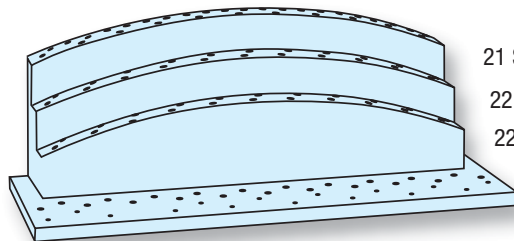

Adams & Brooks

Handmade Lollipop Display Stands

(allow 1-2cm tolerance fluctuation)

Lollipops sold separately

Size A (small) – fits all 42g Whirly & Smile pops

Size B (medium) – fits all 42g, 70g & 127g Unicorn pops plus 85g & 170g Whirly pops

Size C (large) – fits 284g Whirly pops

AB91005 FAN Display stand

Dimensions: unloaded

Height: 22cm

Width: 61cm

Depth: 24cm

Weight: 8k

Holds: up to 113 pops

AB91025 CAROUSEL Display stand

Dimensions: unloaded

Height: 26cm

Width: 33cm diam circle base

Weight: 3.6k

Holds: up to 104 pops

AB91045 FLOOR Pole Display stand

Dimensions: unloaded

Height: 182cm

Width: 45cm square base

Weight: 11k

Holds: up to 392 pops

Base and pole shipped separately – some assembly required

Holds all Sizes