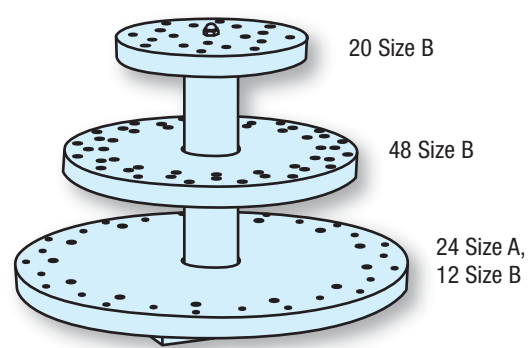

Adams & Brooks

Handmade Lollipop Display Stands

(allow 1-2cm tolerance fluctuation)

Lollipops sold separately

Size A (small) – fits all 42g Whirly & Smile pops

Size B (medium) – fits all 42g, 70g & 127g Unicorn pops plus 85g & 170g Whirly pops

Size C (large) – fits 284g Whirly pops

AB91005 FAN Display stand

Dimensions: unloaded

Height: 22cm

Width: 61cm

Depth: 24cm

Weight: 8k

Holds: up to 113 pops

AB91025 CAROUSEL Display stand

Dimensions: unloaded

Height: 26cm

Width: 33cm diam circle base

Weight: 3.6k

Holds: up to 104 pops

AB91045 FLOOR Pole Display stand

Dimensions: unloaded

Height: 182cm

Width: 45cm square base

Weight: 11k

Holds: up to 392 pops

Base and pole shipped separately – some assembly required

Holds all Sizes